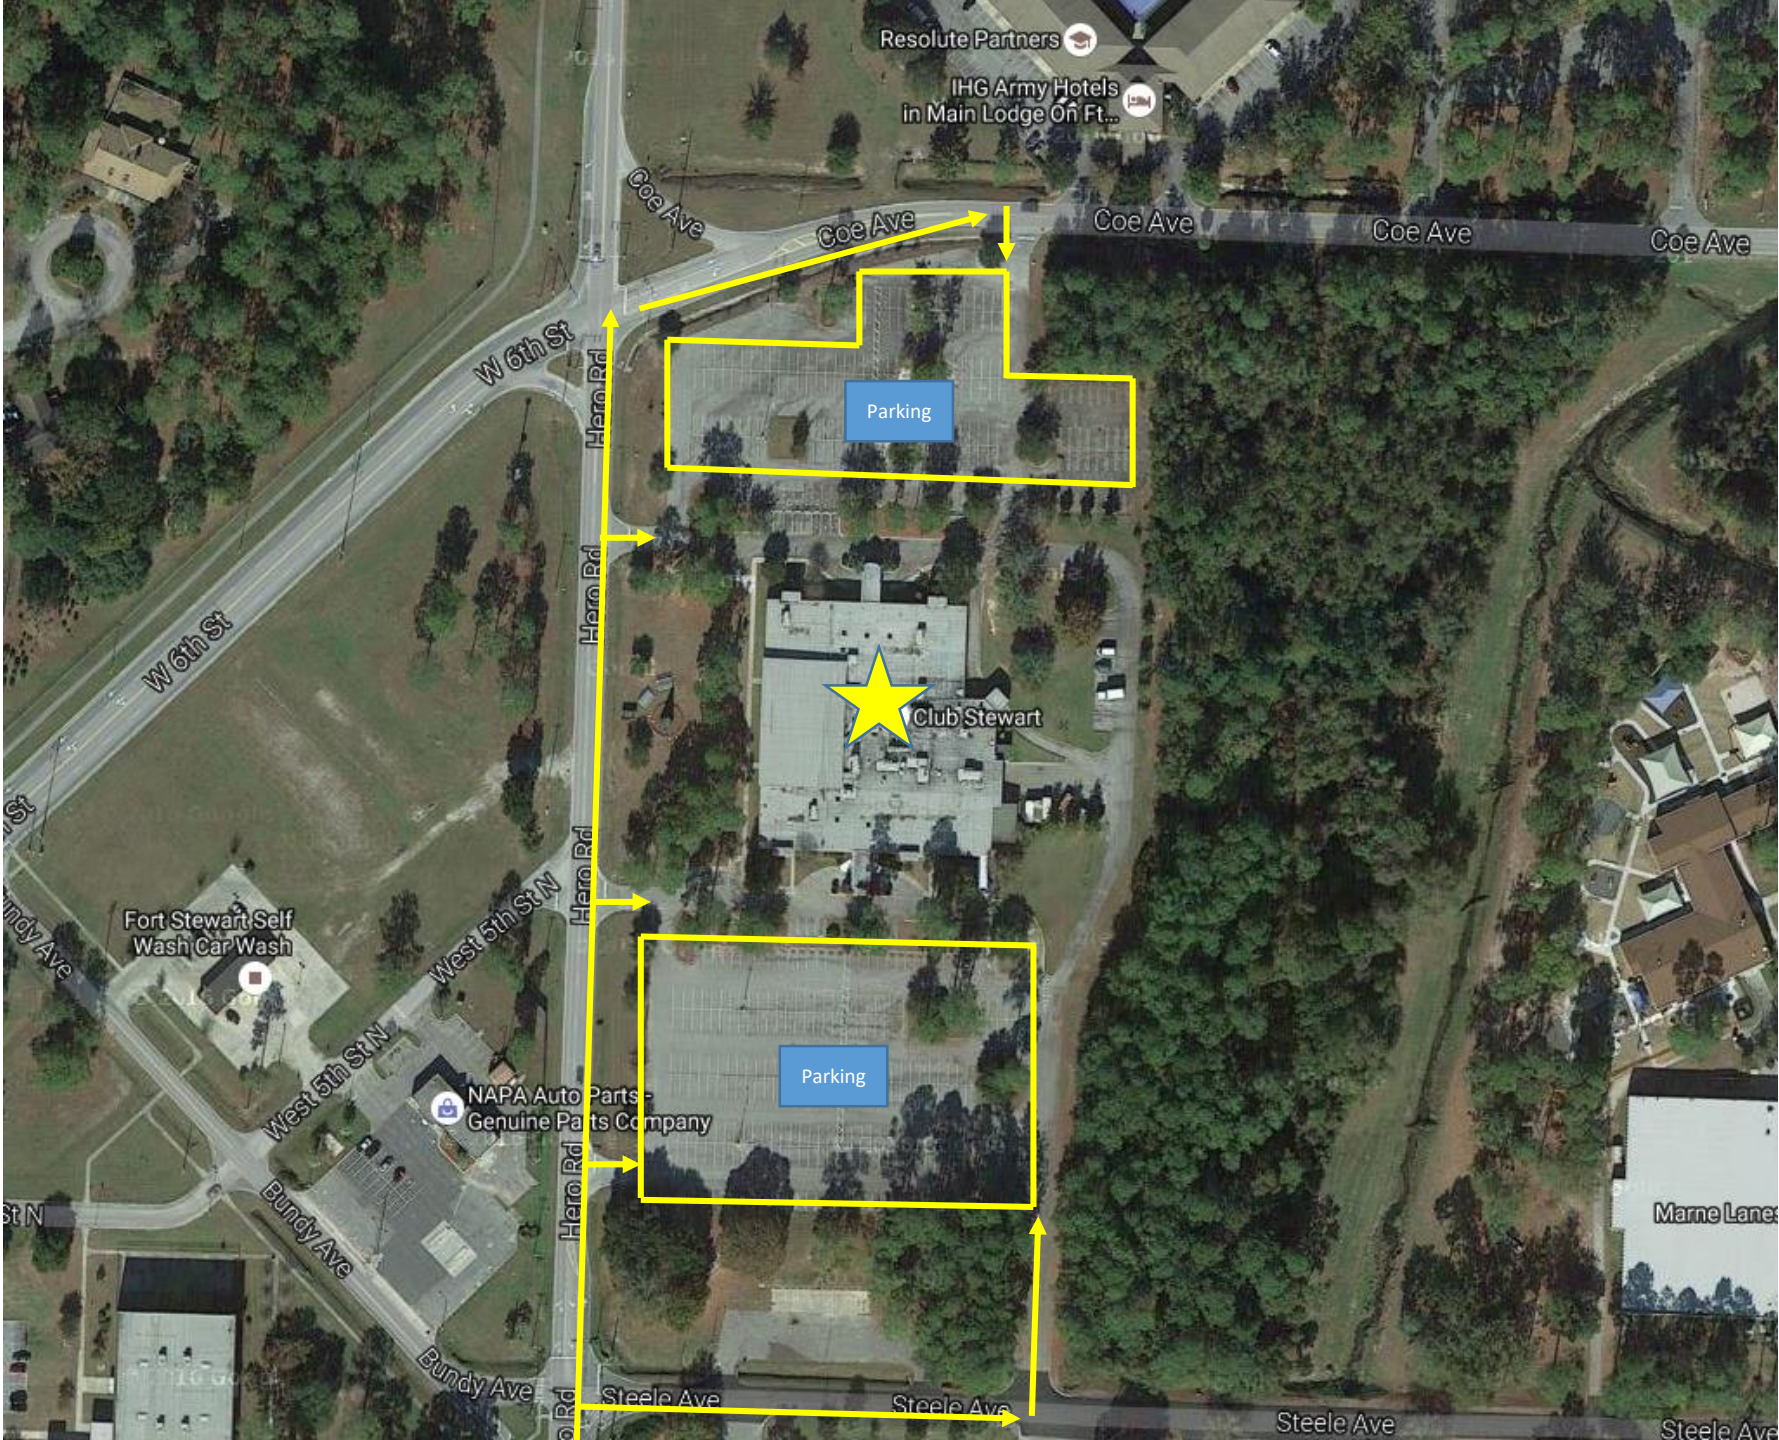

Map:  
From Main  
Gate #1

Resolute Partners

IHG Army Hotels  
in Main Lodge On Ft...

Coe Ave

Coe Ave

Coe Ave

Coe Ave

Coe Ave

W 6th St

Hero Rd

Parking

Club Stewart

W 6th St

Fort Stewart Self  
Wash Car Wash

West 5th St N

Hero Rd

Parking

NAPA Auto Parts  
Genuine Parts Company

West 5th St N

Bundy Ave

Hero Rd

Marne Lane

Bundy Ave

Steele Ave

Steele Ave

Steele Ave

Steele Ave